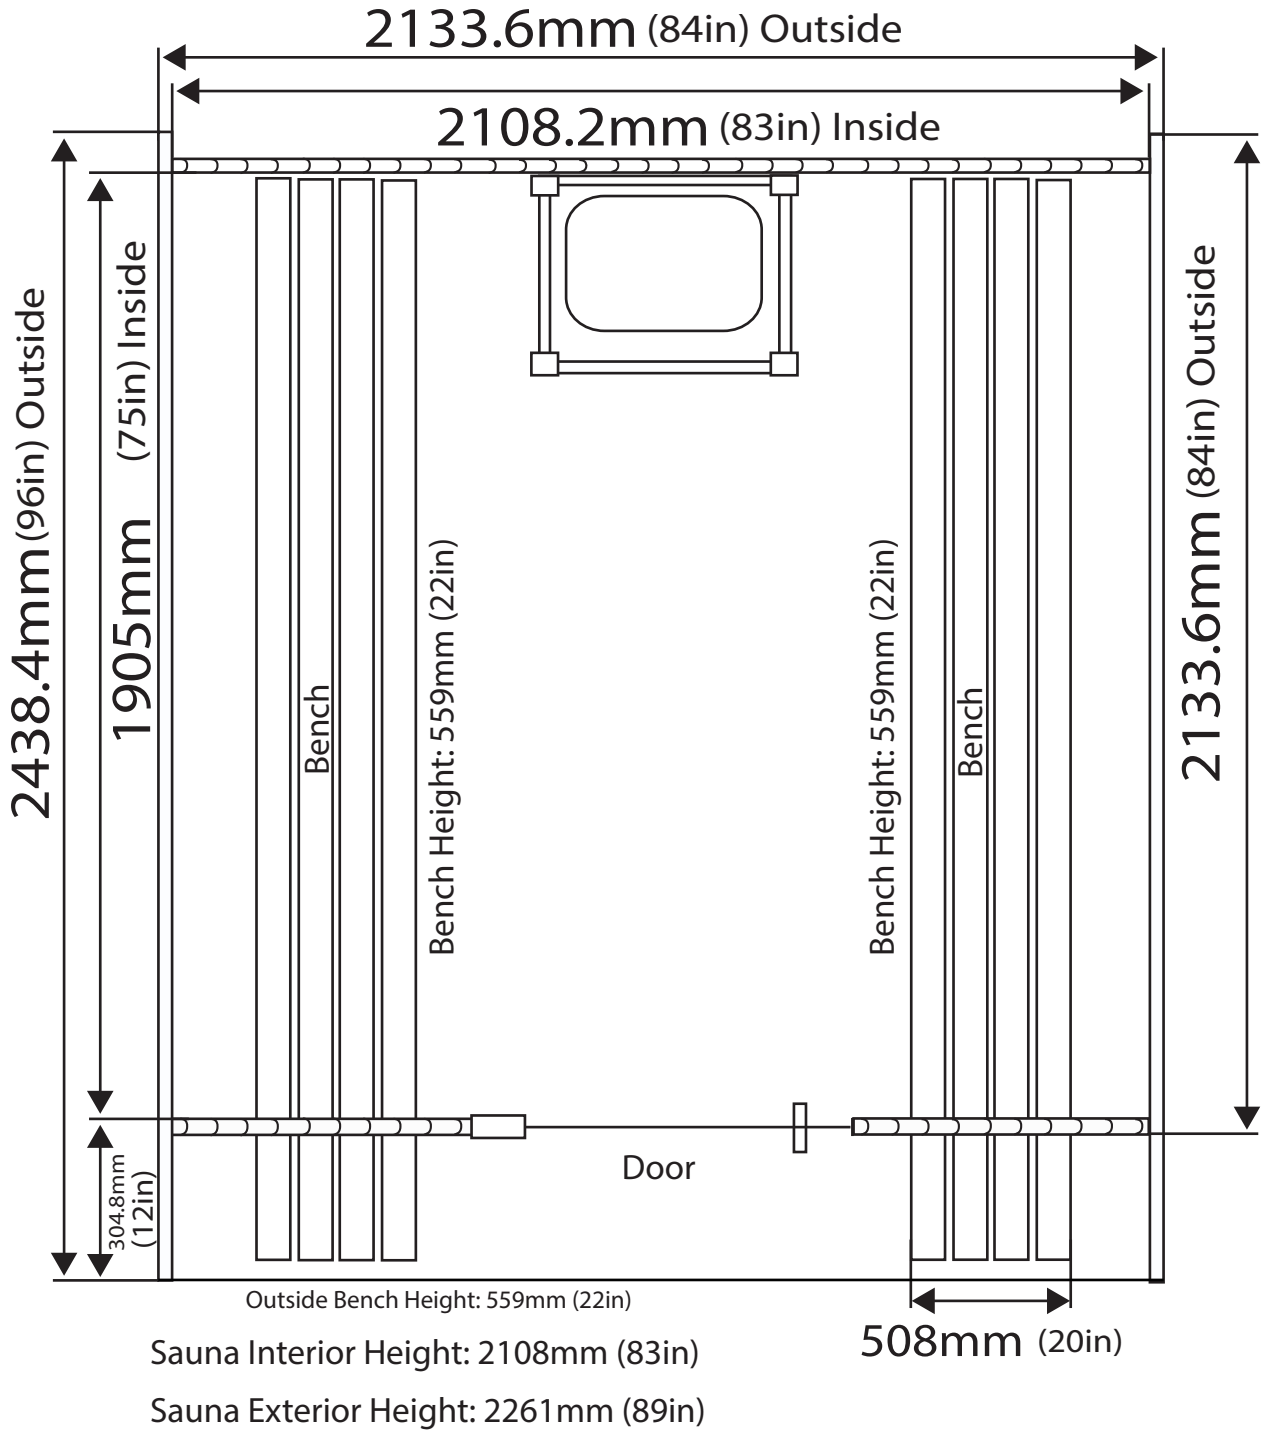

# Grandview

7+1 Barrel Sauna 6 Person

\*All dimensions are approximate